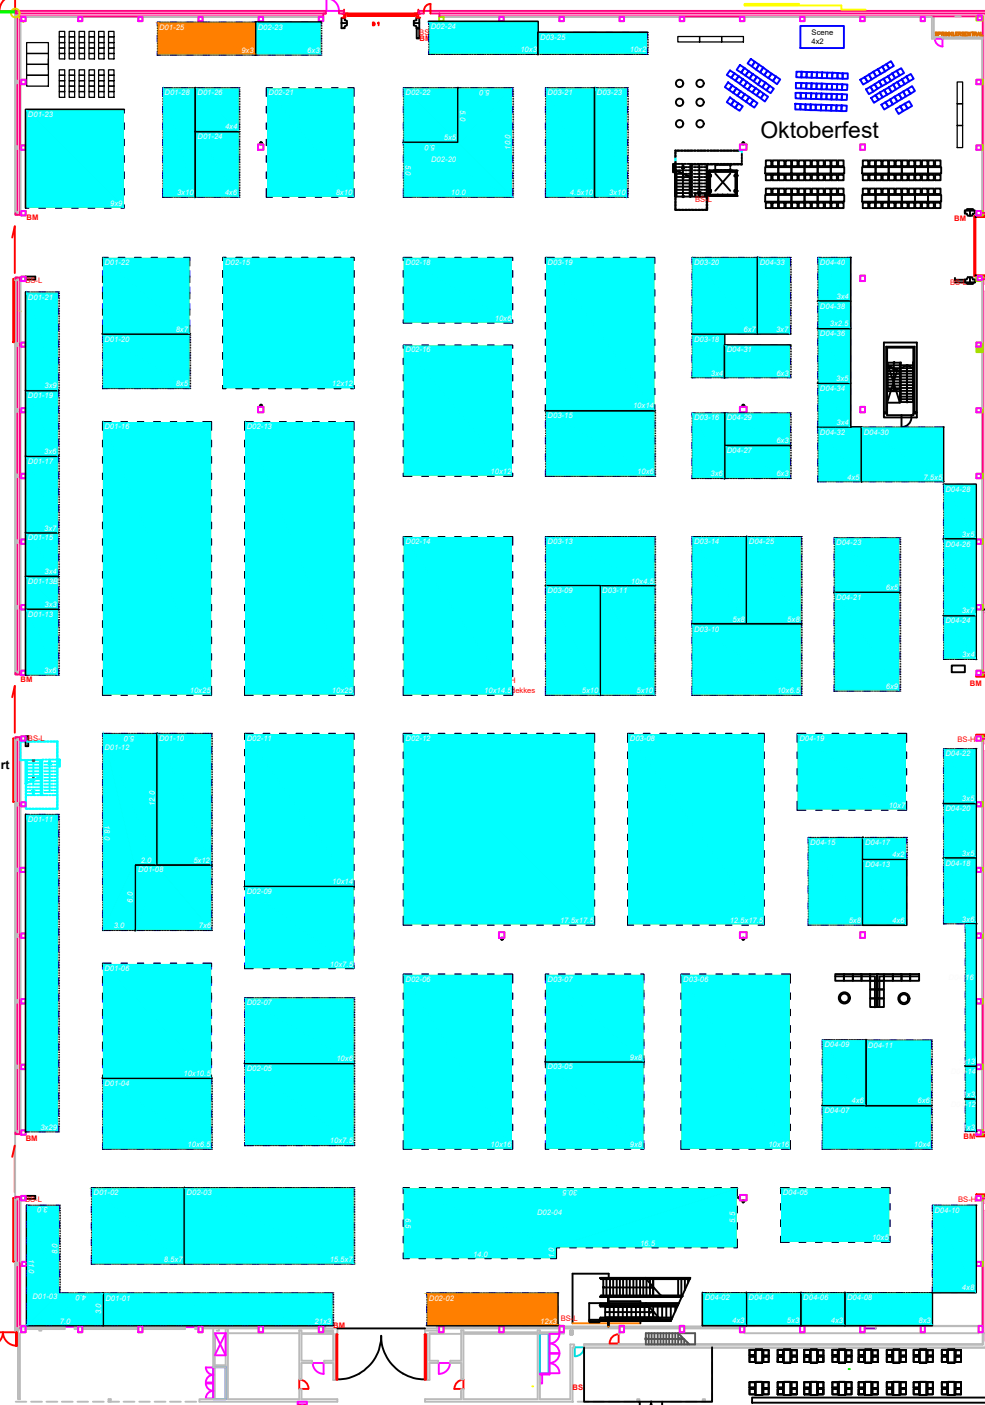

— Vegg
— Frontdrager
- - - - - Åpen stand
10m

Hall C

Eliaden 2018

Eliaden 2018

Hall D

— Vegg
— Frontdrager
- - - - - Åpen stand
10m

Hall E

Eliaden 2018

— Vegg
— Frontdrager
- - - - - Åpen stand
10m