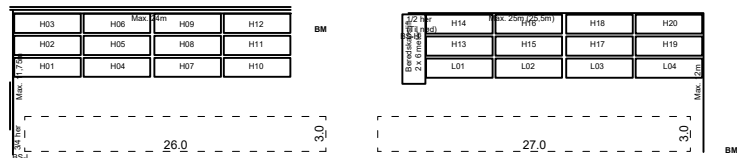

Hall B

Eliaden 2024

10m