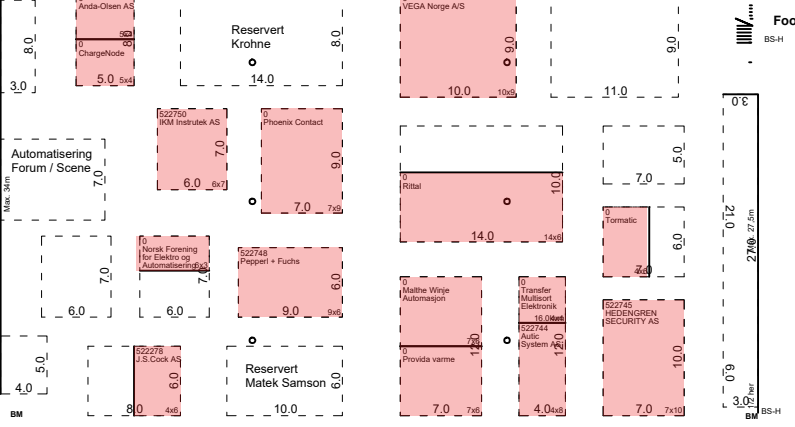

Hall C

Eliaden 2024

10m