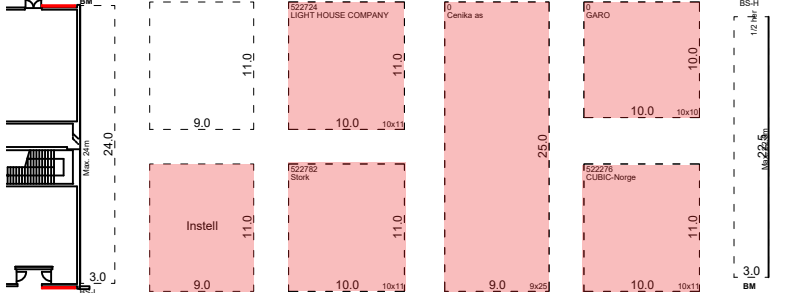

Hall B

Eliaden 2024

10m

MØTEROM

MØTEROM

MØTEROM

Hall C

Eliaden 2024

10m

Hall D

Eliaden 2024

10m