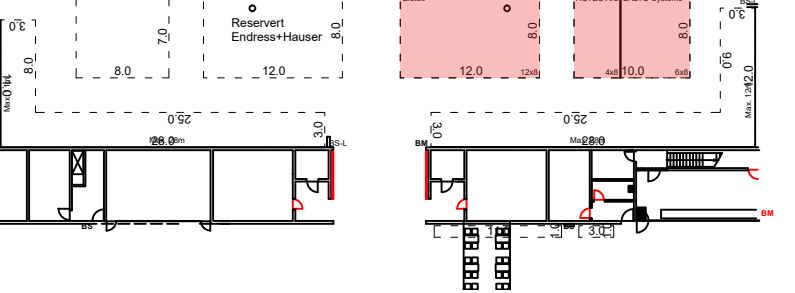

Hall C

Eliaden 2024

10m