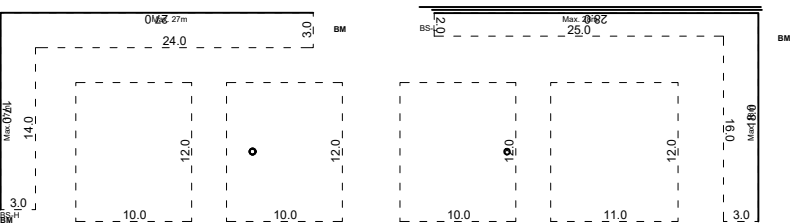

Hall C

Eliaden 2024

10m