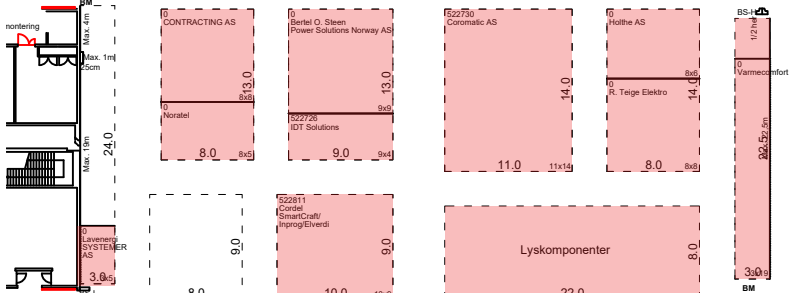

Hall B

Eliaden 2024

10m

MØTEROM

MØTEROM

MØTEROM

Hall C

Eliaden 2024

10m

Hall D

Eliaden 2024

10m