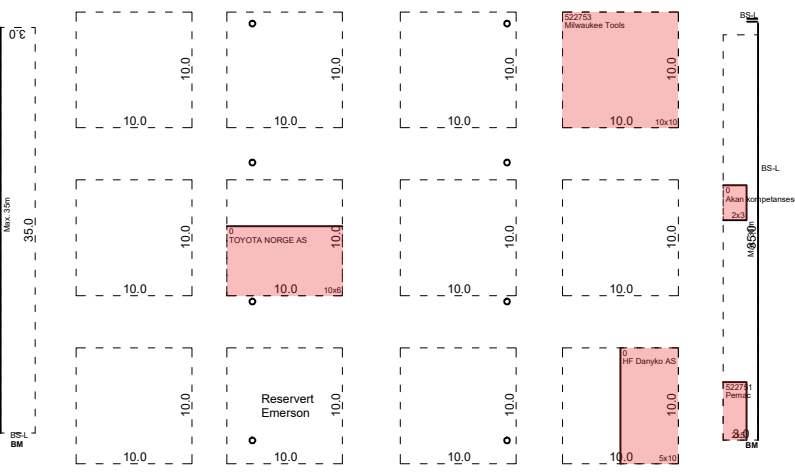

Hall C

Eliaden 2024

10m