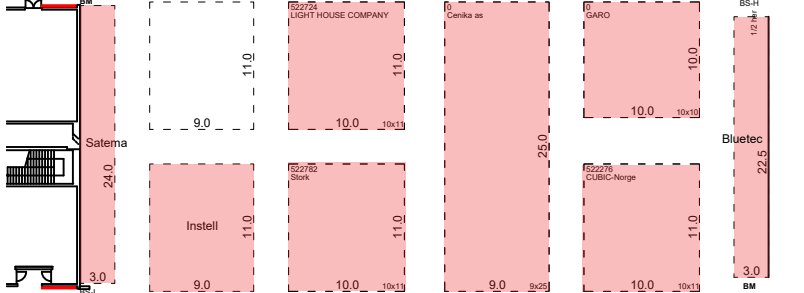

Hall B

Eliaden 2024

10m

MØTEROM

MØTEROM

MØTEROM

← INNGANG VEST / RESTAURANTER

Hall C

Eliaden 2024

10m

Hall D

Eliaden 2024

10m