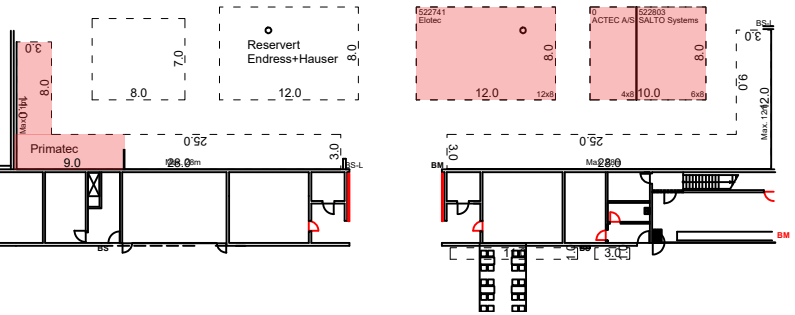

Hall C

Eliaden 2024

10m