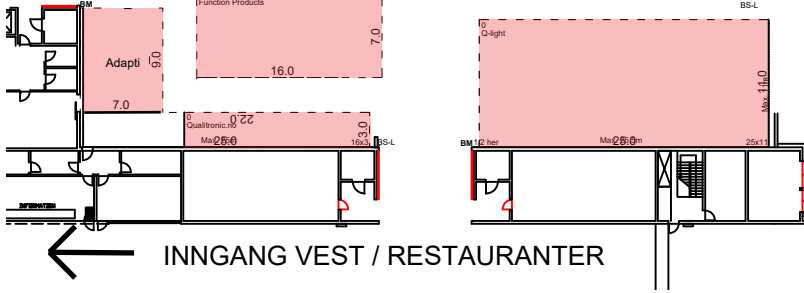

Hall B

Eliaden 2024

10m

MØTEROM

MØTEROM

MØTEROM

← INNGANG VEST / RESTAURANTER

Hall C

Eliaden 2024

10m

Hall D

Eliaden 2024

10m