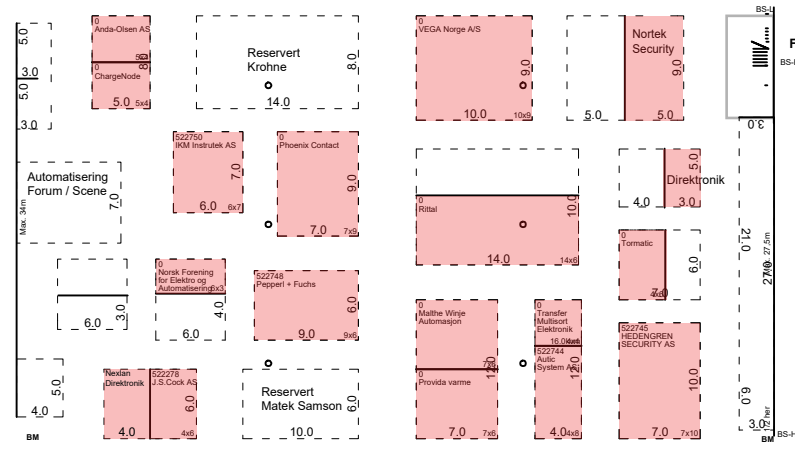

Hall C

Eliaden 2024

10m