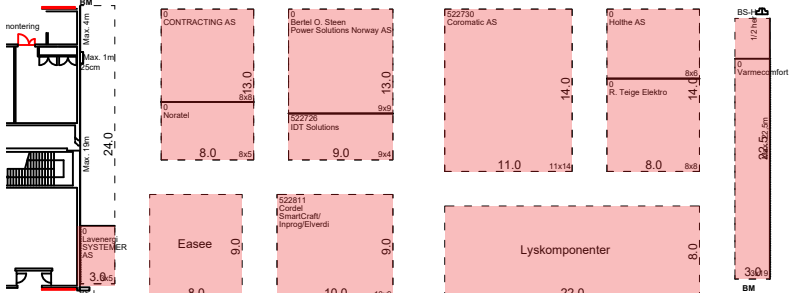

Hall B

Eliaden 2024

10m

MØTEROM

MØTEROM

MØTEROM

← INNGANG VEST / RESTAURANTER

Hall C

Eliaden 2024

10m

Hall D

Eliaden 2024

10m